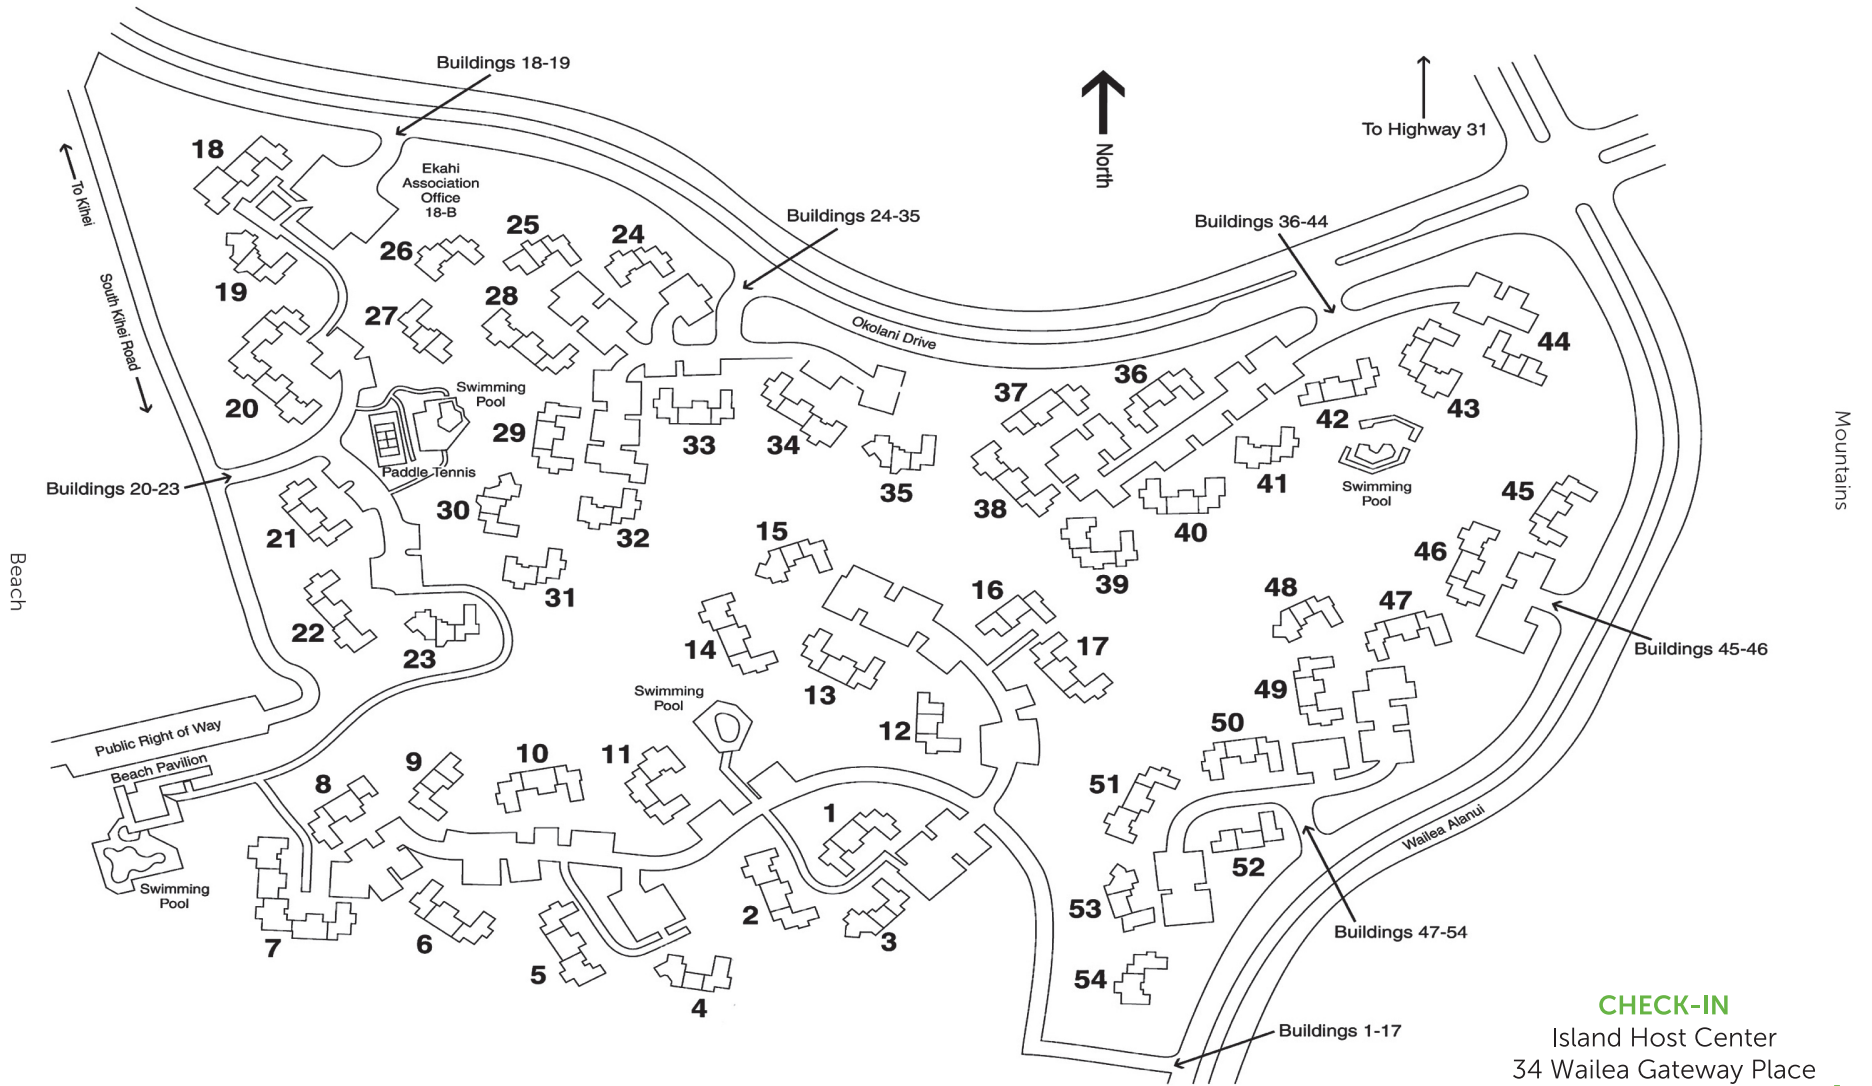

Wailea Ekahi Village
3300 Wailea Alanui Drive
Wailea, HI 96753

• Island Host: 808-891-6200

CHECK-IN
Island Host Center
34 Wailea Gateway Place
Suite A-102
Wailea, HI 96753